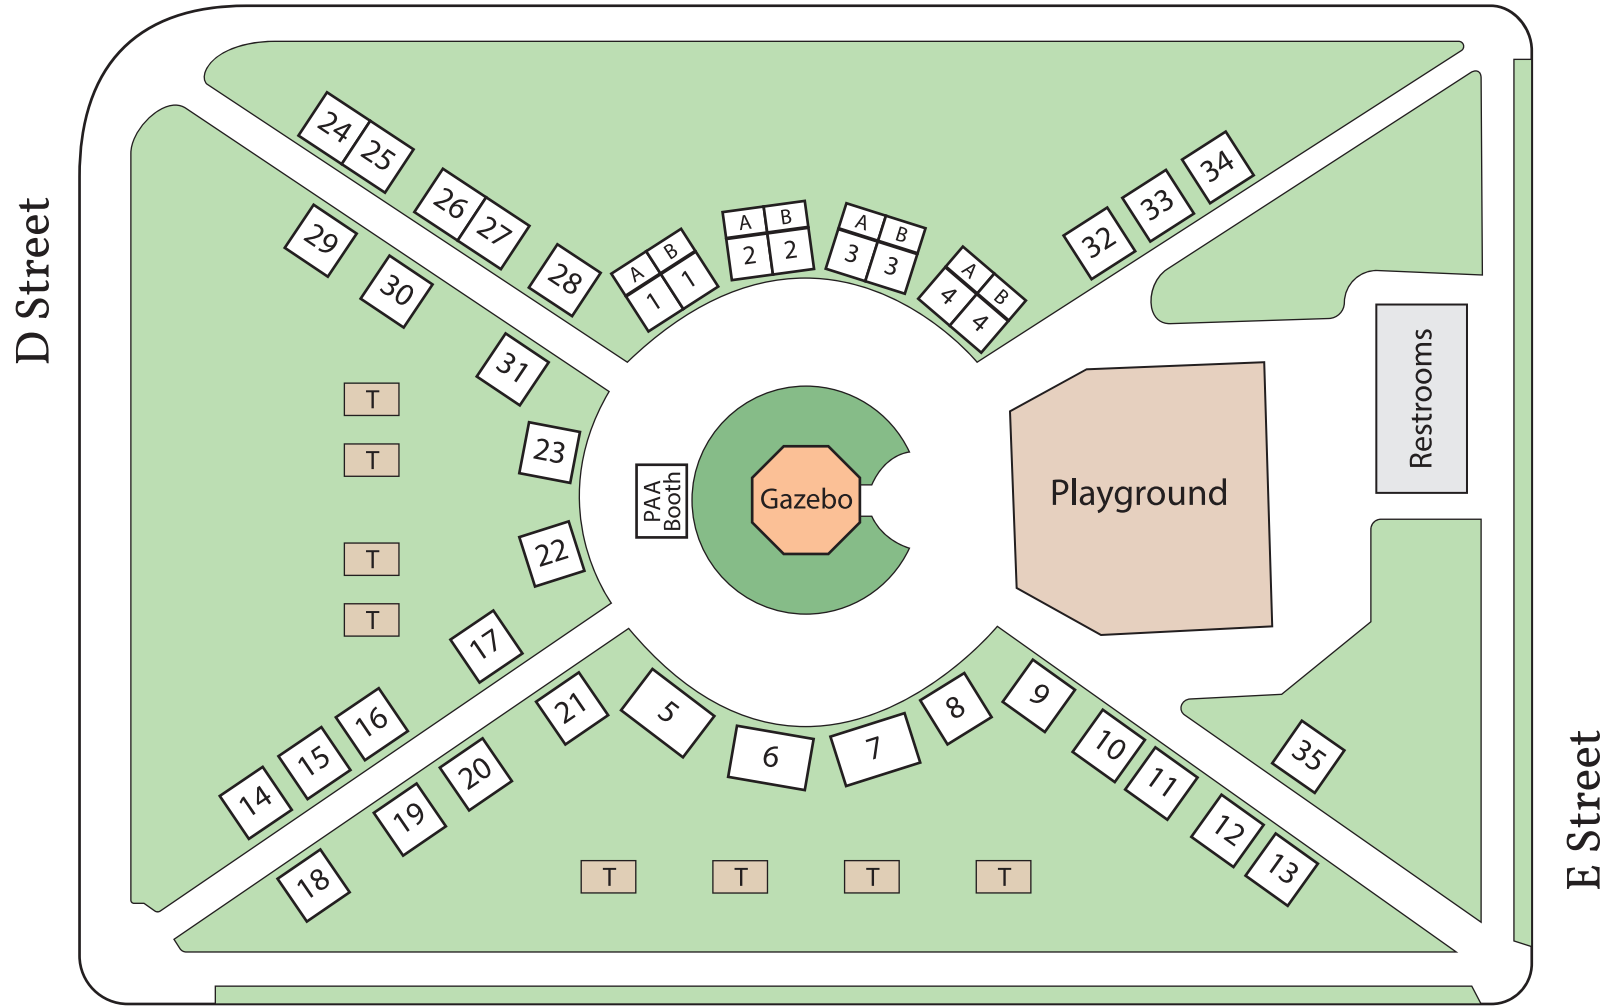

ART IN THE PARK 2020 - MAP OF BOOTH SPACES

Petaluma Blvd South

- Spaces 1-4 are

A	B
10x10	10x10

 or combine A & B for one 10x20 space.
- Spaces 5, 6, & 7 are 10x15. T = Park Tables
- All others spaces are 10x10.

4th Street